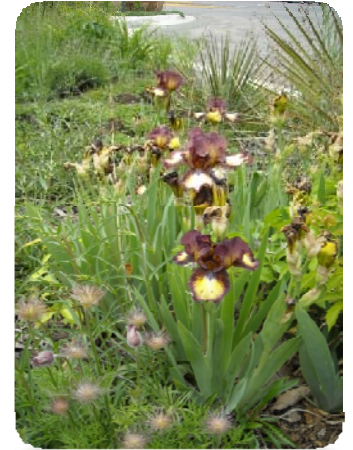

# City Hall

This was the City's first low water and habitat friendly demonstration garden. It includes a mixture of species common to the nursery trade along with native plants. It includes many native shrubs with berries, providing food for local birds and other wildlife. This highly visible garden also includes several interpretive signs about the plants.